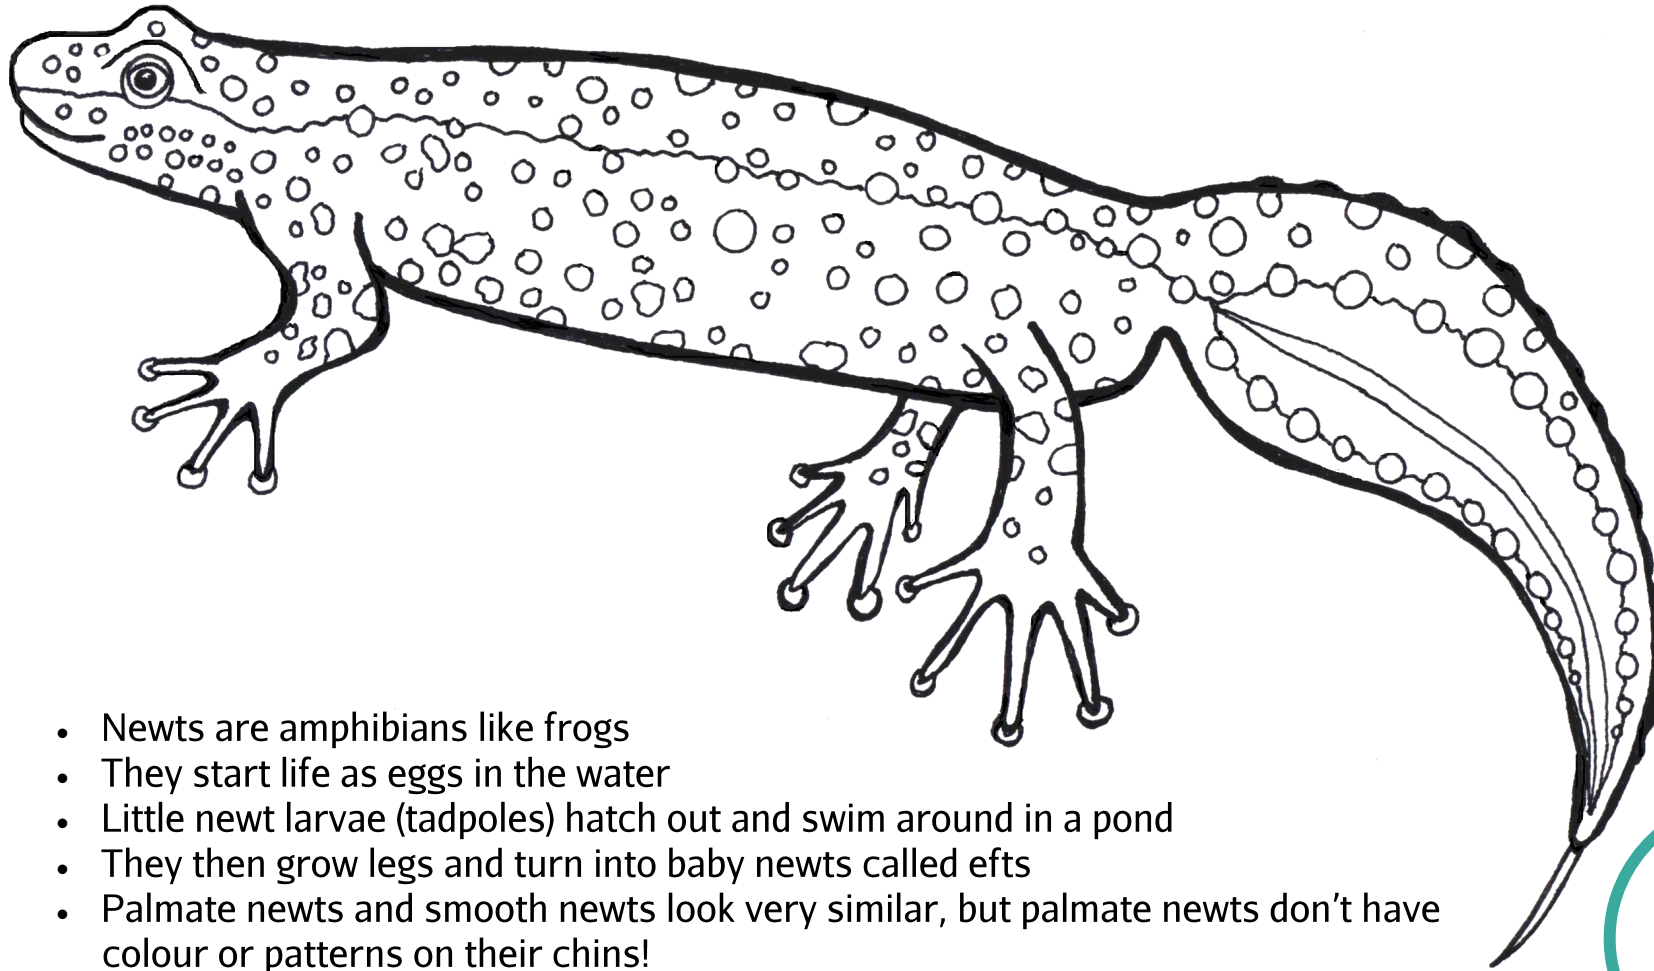

Palmate newt

(*Lissotriton helveticus*)

- Newts are amphibians like frogs
- They start life as eggs in the water
- Little newt larvae (tadpoles) hatch out and swim around in a pond
- They then grow legs and turn into baby newts called efts
- Palmate newts and smooth newts look very similar, but palmate newts don't have colour or patterns on their chins!

Illustration by SamTaylor

Froglife is a UK wildlife charity committed to the conservation of amphibians and reptiles - working with people, enhancing lives together for a healthier planet. Find out more about our education projects and activities at www.froglife.org